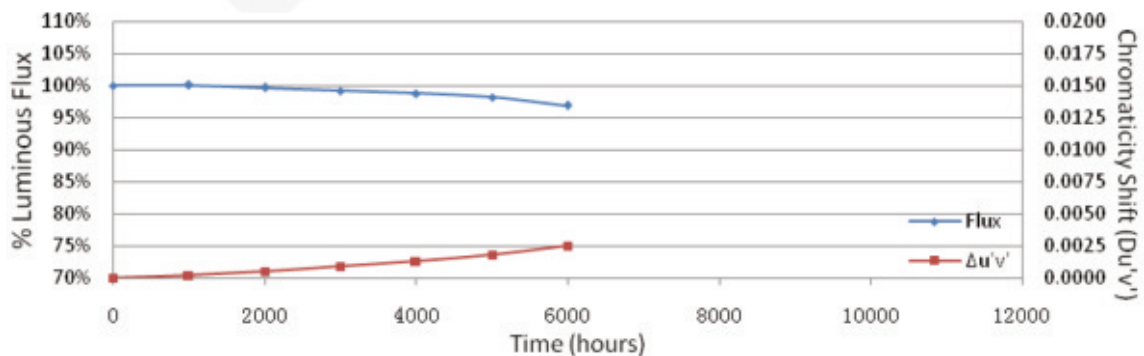

FPS24-55L-XXK-D10

FPS24-55L-XXK-D10

Size	2*4 ft	Wattage	50W(±5%)
LGP	3mm, PS, ENTIRE	Input Voltage	100-277V
Diffuser	PS	Input Current	1200mA
Back Plate	0.6mm Galvanized plate	Frequency	50/60Hz
IP Ratings	IP20	Output Voltage	DC27-42V
Installation	Recessed, Suspended, Wall-mounted	PF	>0.9
LED Type	SMD2835 0.2W	Dimmable	0-10V Dimming
LED Supplier	Xuyu, Jufei, Runlite	THD	<20%
LED Chips	Epistar, Sanan	Driver Brand	LIFUD
LED Quantity	384 pcs	Driver Model	LF-GMD065YB(P)1300U
CRI	>80 Ra	Operation Temp	-20°C~45°C
CCT	2700-5000K	Package	4 pcs/ ctn
Light Efficiency	110lm/w(±5%)	Certificates	UL/DLC
SDCM	<6	Life Span	>50000 hours
Lumen Output	5500lm(±5%)	Warranty	5 years
Beam Angle	>110°		

■ DISTRIBUTION CURVE FLUX

Luminous Intensity Distribution Diagram

■ LUMINOUS DECAY GRAPH

■ CONNECTION MODE

Non-dimmable wiring diagram

0-10V Dimmable

■ **PACKING INFORMATION**

■ **INSTALLATION INTRODUCTION**