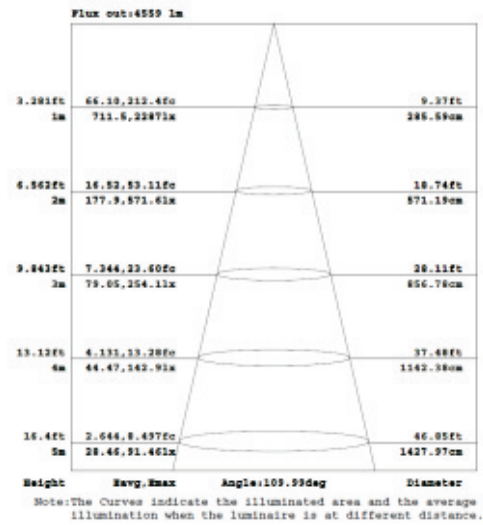

FPS24-55L-XXK-D10

FPS24-55L-XXK-D10

Size	2*4 ft	Wattage	50W(±5%)
LGP	3mm, PS, ENTIRE	Input Voltage	100-277V
Diffuser	PS	Input Current	1200mA
Back Plate	0.6mm Galvanized plate	Frequency	50/60Hz
IP Ratings	IP20	Output Voltage	DC27-42V
Installation	Recessed, Suspended, Wall-mounted	PF	>0.9
LED Type	SMD2835 0.2W	Dimmable	0-10V Dimming
LED Supplier	Xuyu, Jufei, Runlite	THD	<20%
LED Chips	Epistar, Sanan	Driver Brand	LIFUD
LED Quantity	384 pcs	Driver Model	LF-GMD065YB(P)1300U
CRI	>80 Ra	Operation Temp	-20°C~45°C
CCT	2700-5000K	Package	4 pcs/ ctn
Light Efficiency	110lm/w(±5%)	Certificates	UL/DLC
SDCM	<6	Life Span	>50000 hours
Lumen Output	5500lm(±5%)	Warranty	5 years
Beam Angle	>110°		

■ DISTRIBUTION CURVE FLUX

Luminous Intensity Distribution Diagram

■ LUMINOUS DECAY GRAPH

■ CONNECTION MODE

Non-dimmable wiring diagram

0-10V Dimmable

■ **PACKING INFORMATION**

■ **INSTALLATION INTRODUCTION**