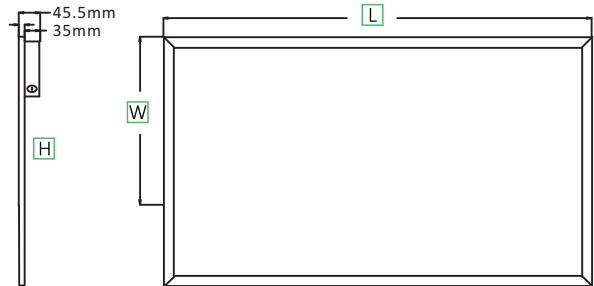

Application

Offices, Warehouse, Healthcare facilities, Workshops, Schools, Airport, Subway, Hospitals, Factories, Retail stores, Other area lighting

DIMENSION

Dimension	L	W	H
2X4 ft	47.8"	23.8"	0.43"

■ PHOTOS OF THE PRODUCT