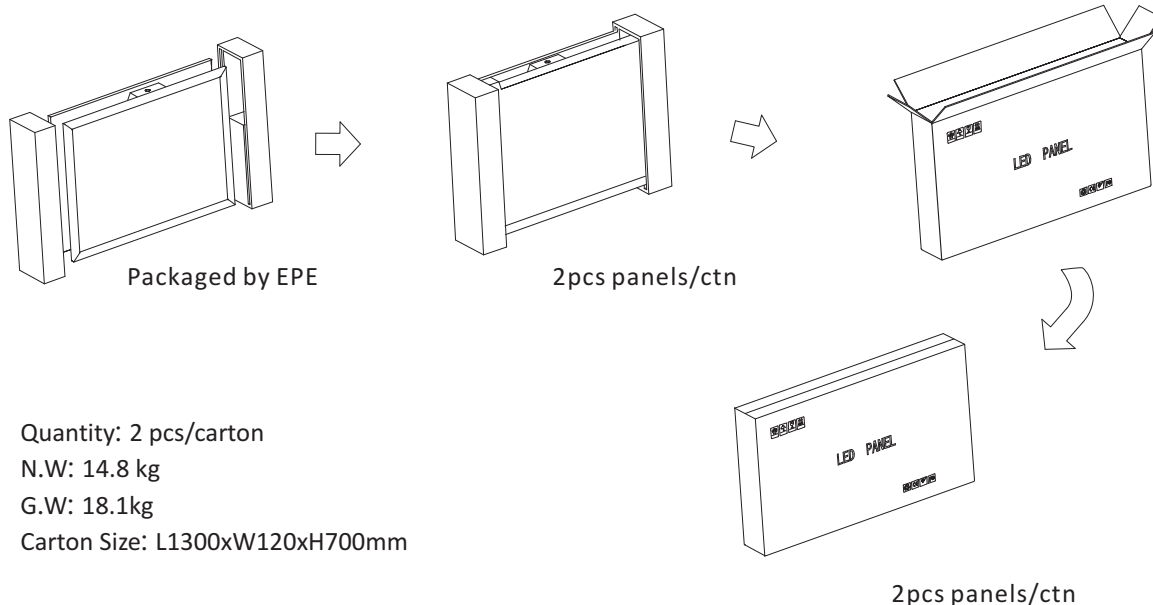

■ DISTRIBUTION CURVE FLUX

Luminous Intensity Distribution Diagram

■ LUMINOUS DECAY GRAPH

■ CONNECTION MODE

Non-dimmable wiring diagram

0-10V Dimmable

■ **PACKING INFORMATION**

■ **INSTALLATION INTRODUCTION**

Installation method	Drawing	Accessory required	Description	Remarks
Suspended			Model No.:SUSPKIT Size:6pcs 1m cable/set Housing:Steel Color:Silver	Optional accessory, need to order separately
Recessed			Size:L65xW70xH0.7mm Housing:SGCC Color:Silver	Standard accessory with 4pcs for 2x2,1x4 & 6pcs for 2x4 panel
Mounted			Model No.:2X4SMK Size:L1216xW609xH60mm Housing:Aluminum Color:Ra 9016	Optional accessory, need to order separately