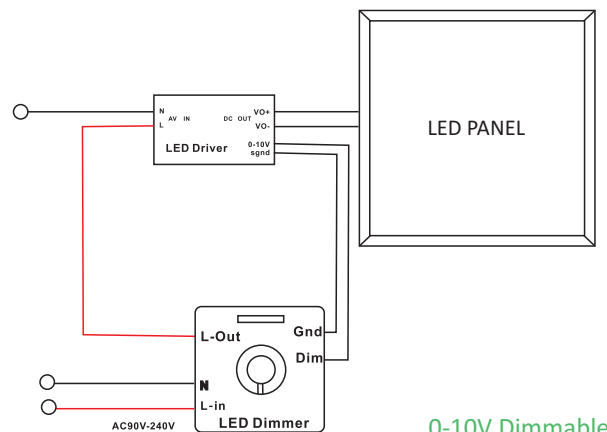

FPS24-55L-XXK-D10

FPS24-55L-XXK-D10

Size	2*4 ft	Wattage	50W(±5%)
LGP	3mm, PS, ENTIRE	Input Voltage	100-277V
Diffuser	PS	Input Current	1200mA
Back Plate	0.6mm Galvanized plate	Frequency	50/60Hz
IP Ratings	IP20	Output Voltage	DC27-42V
Installation	Recessed, Suspended, Wall-mounted	PF	>0.9
LED Type	SMD2835 0.2W	Dimmable	0-10V Dimming
LED Supplier	Xuyu, Jufei, Runlite	THD	<20%
LED Chips	Epistar, Sanan	Driver Brand	LIFUD
LED Quantity	384 pcs	Driver Model	LF-GMD065YB(P)1300U
CRI	>80 Ra	Operation Temp	-20°C~45°C
CCT	2700-5000K	Package	4 pcs/ ctn
Light Efficiency	110lm/w(±5%)	Certificates	UL/DLC
SDCM	<6	Life Span	>50000 hours
Lumen Output	5500lm(±5%)	Warranty	5 years
Beam Angle	>110°		

■ DISTRIBUTION CURVE FLUX

Luminous Intensity Distribution Diagram

■ LUMINOUS DECAY GRAPH

■ CONNECTION MODE

Non-dimmable wiring diagram

0-10V Dimmable

■ **PACKING INFORMATION**

■ **INSTALLATION INTRODUCTION**

Installation method	Drawing	Accessory required	Description	Remarks
Suspended			Model No.:SUSPKIT Size:6pcs 1m cable/set Housing:Steel Color:Silver	Optional accessory, need to order separately
Recessed			Size:L65xW70xH0.7mm Housing:SGCC Color:Silver	Standard accessory with 4pcs for 2x2,1x4 & 6pcs for 2x4 panel
Mounted			Model No.:2X4SMK Size:L1216xW609xH60mm Housing:Aluminum Color:Ra 9016	Optional accessory, need to order separately