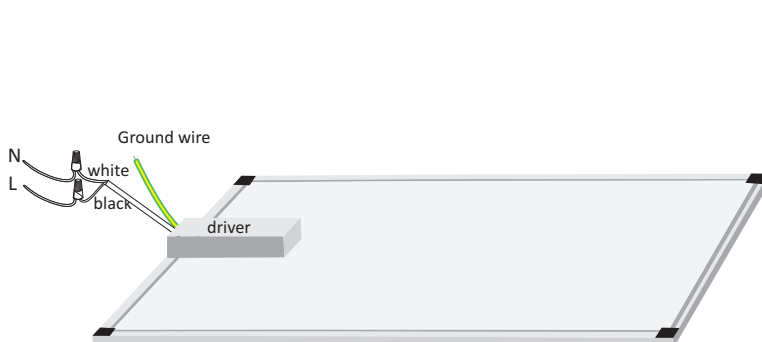

■ DISTRIBUTION CURVE FLUX

Luminous Intensity Distribution Diagram

■ LUMINOUS DECAY GRAPH

■ CONNECTION MODE

Non-dimmable wiring diagram

0-10V Dimmable

■ **PACKING INFORMATION**

■ **INSTALLATION INTRODUCTION**

Installation method	Drawing	Accessory required	Description	Remarks
Suspended			Model No.:SUSPKIT Size:6pcs 1m cable/set Housing:Steel Color:Silver	Optional accessory, need to order separately
Recessed			Size:L65xW70xH0.7mm Housing:SGCC Color:Silver	Standard accessory with 4pcs for 2x2,1x4 & 6pcs for 2x4 panel
Mounted			Model No.:2X4SMK Size:L1216xW609xH60mm Housing:Aluminum Color:Ra 9016	Optional accessory, need to order separately