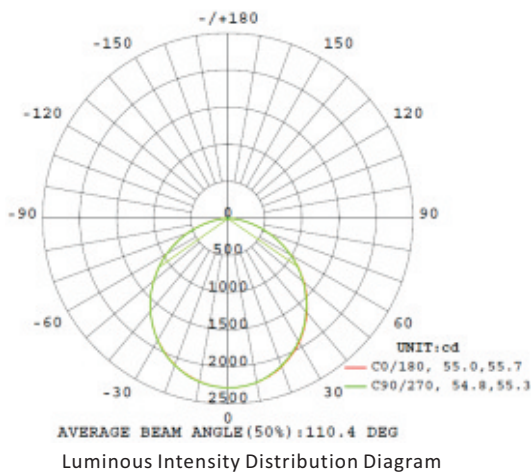

■ DISTRIBUTION CURVE FLUX

Luminous Intensity Distribution Diagram